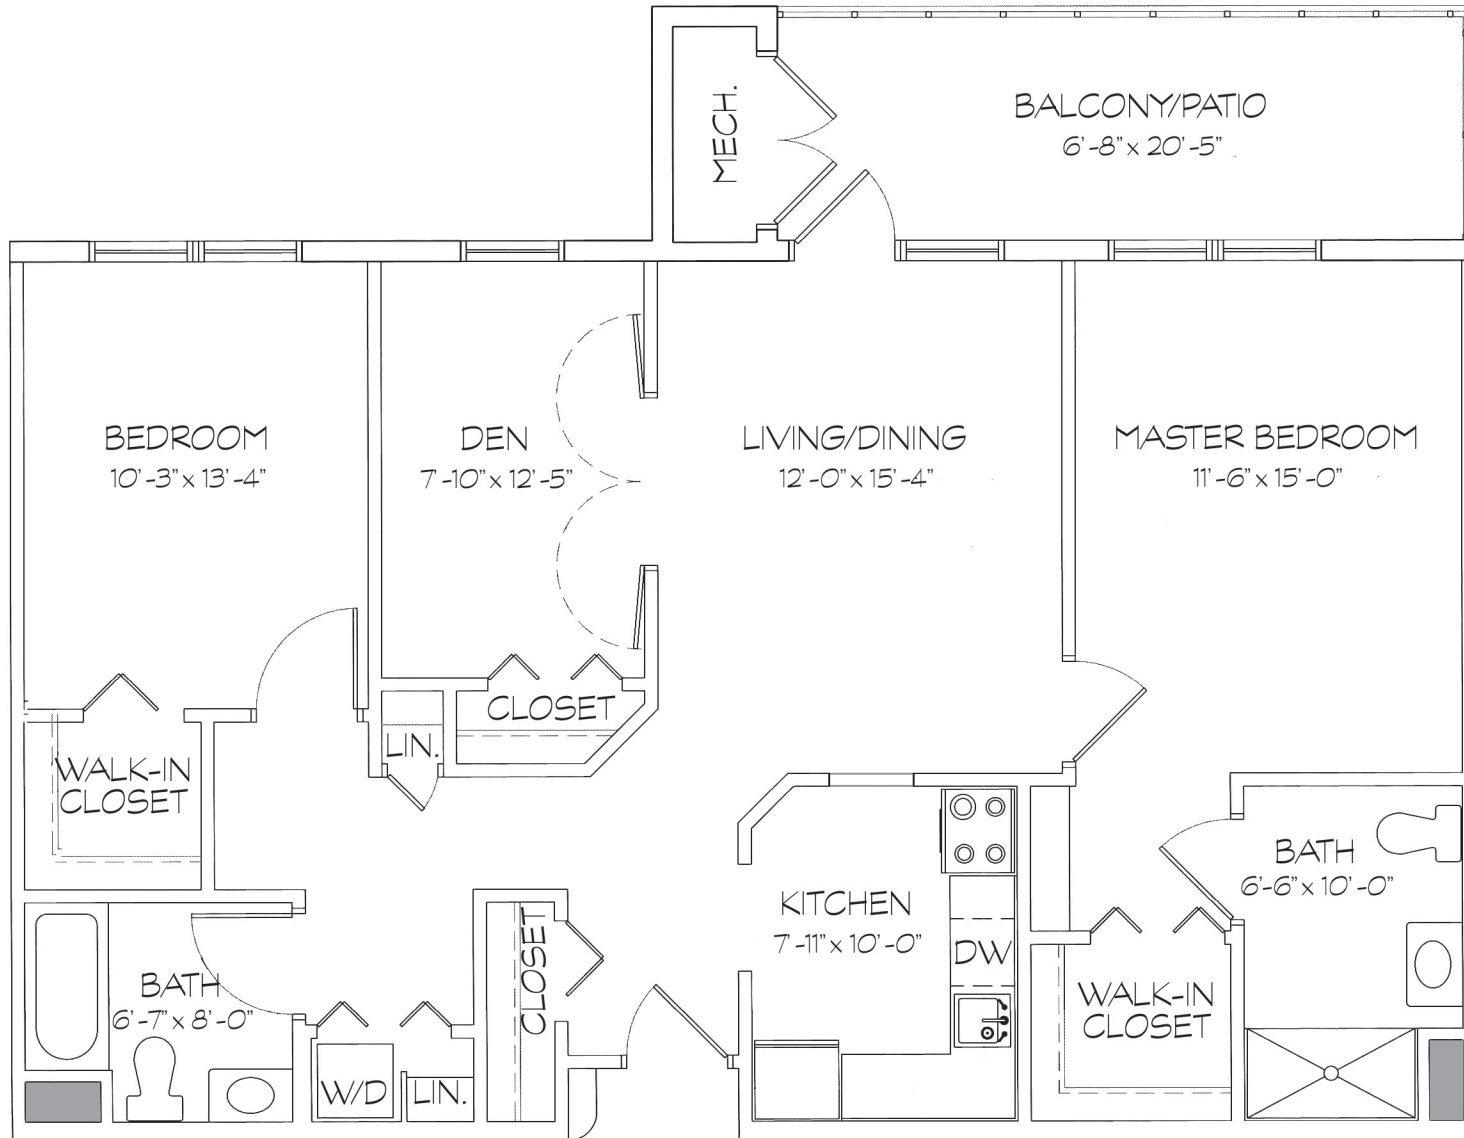

Plum

Two Bedroom with Den - 1,136 square feet

Dimensions are approximate

livelife.