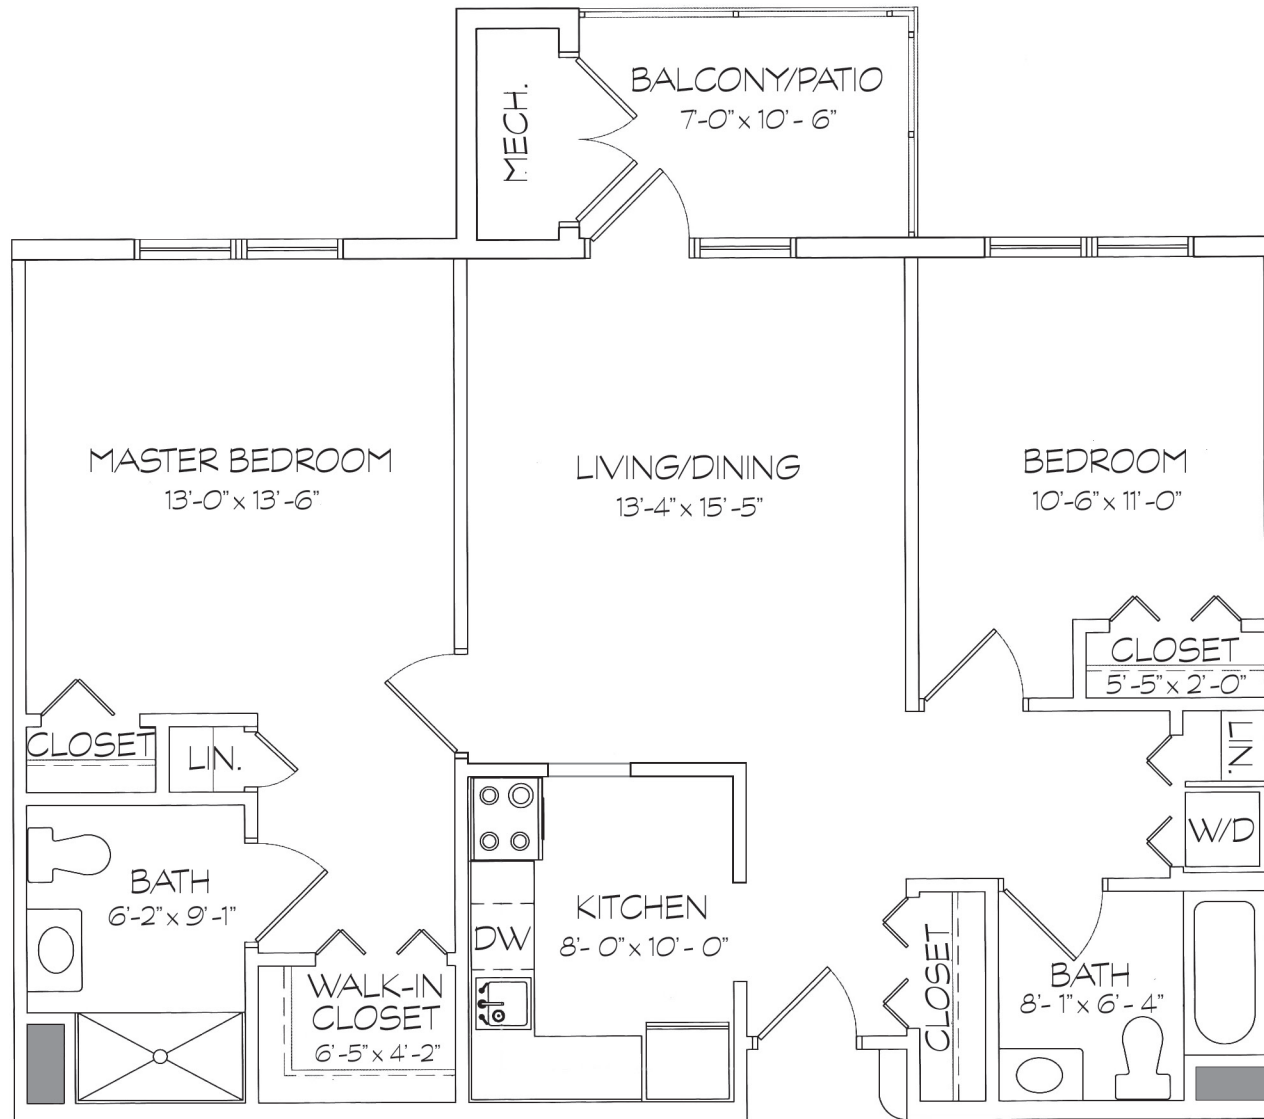

# Pear

Two Bedroom - 1,004 square feet

Dimensions are approximate

livelife.