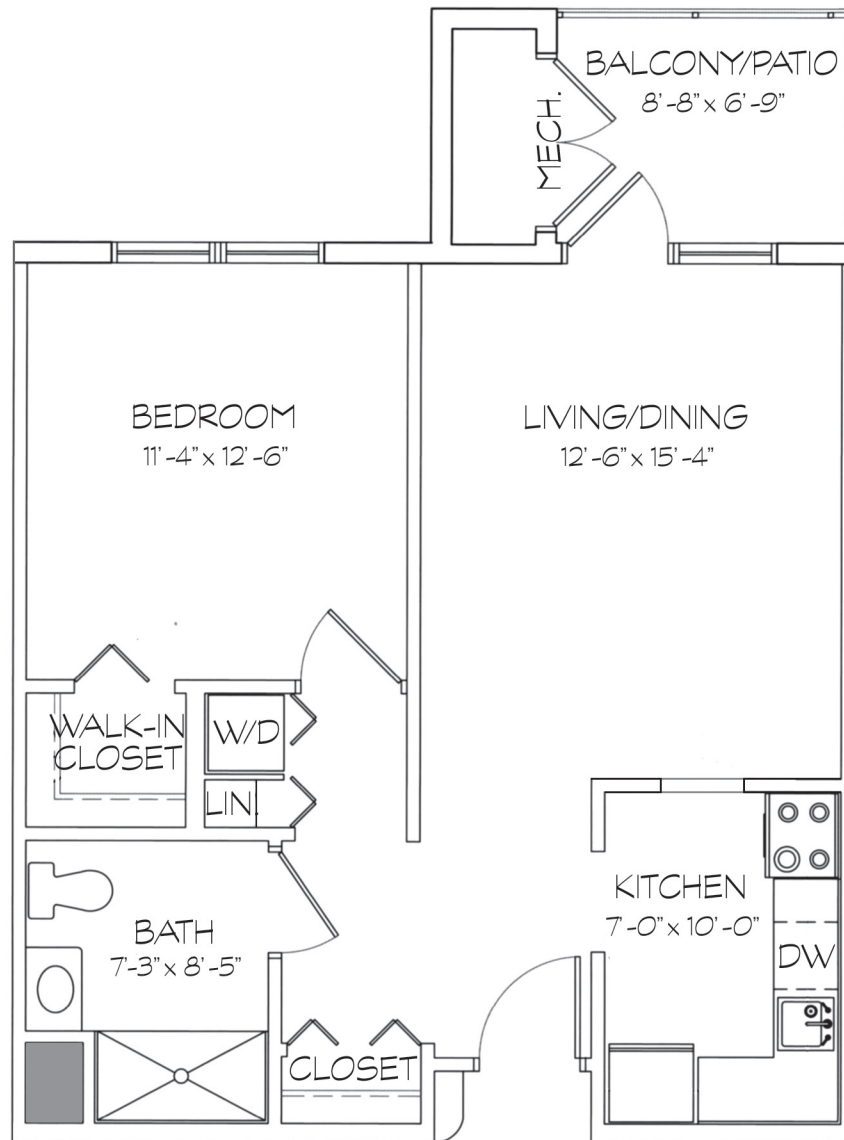

# Cherry

One Bedroom - 648 square feet

Dimensions are approximate

livelife.