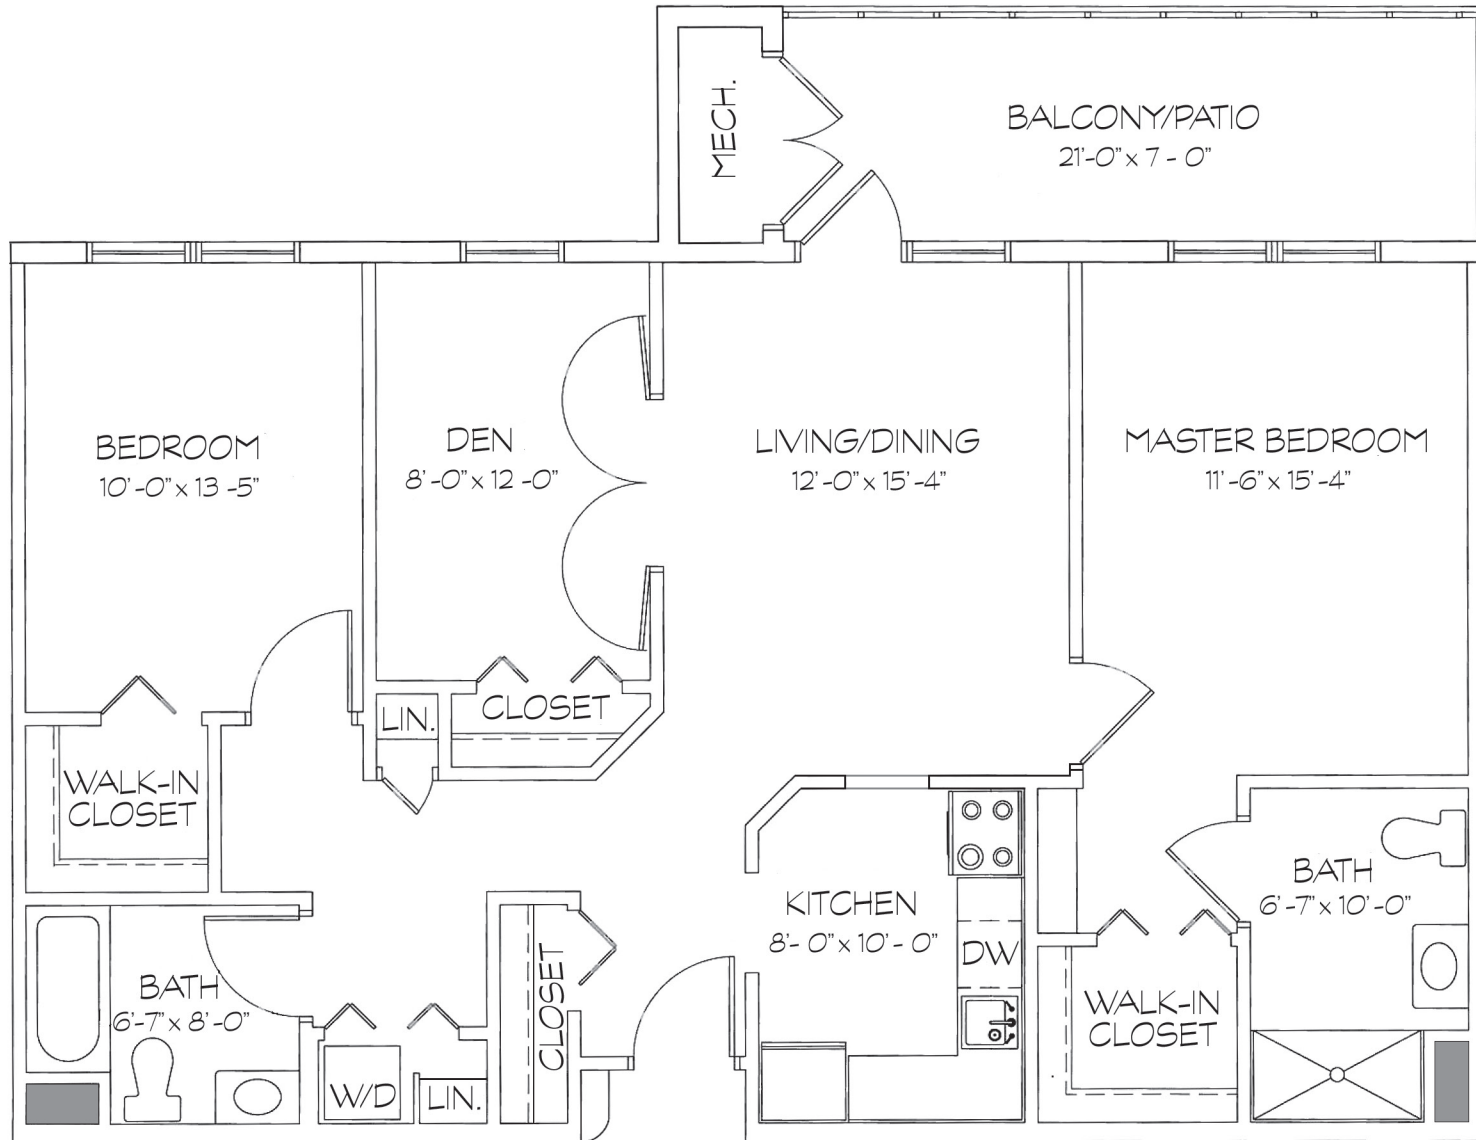

Bluebyrd

Two Bedroom with Den - 1,146 square feet

Dimensions are approximate

livelife.