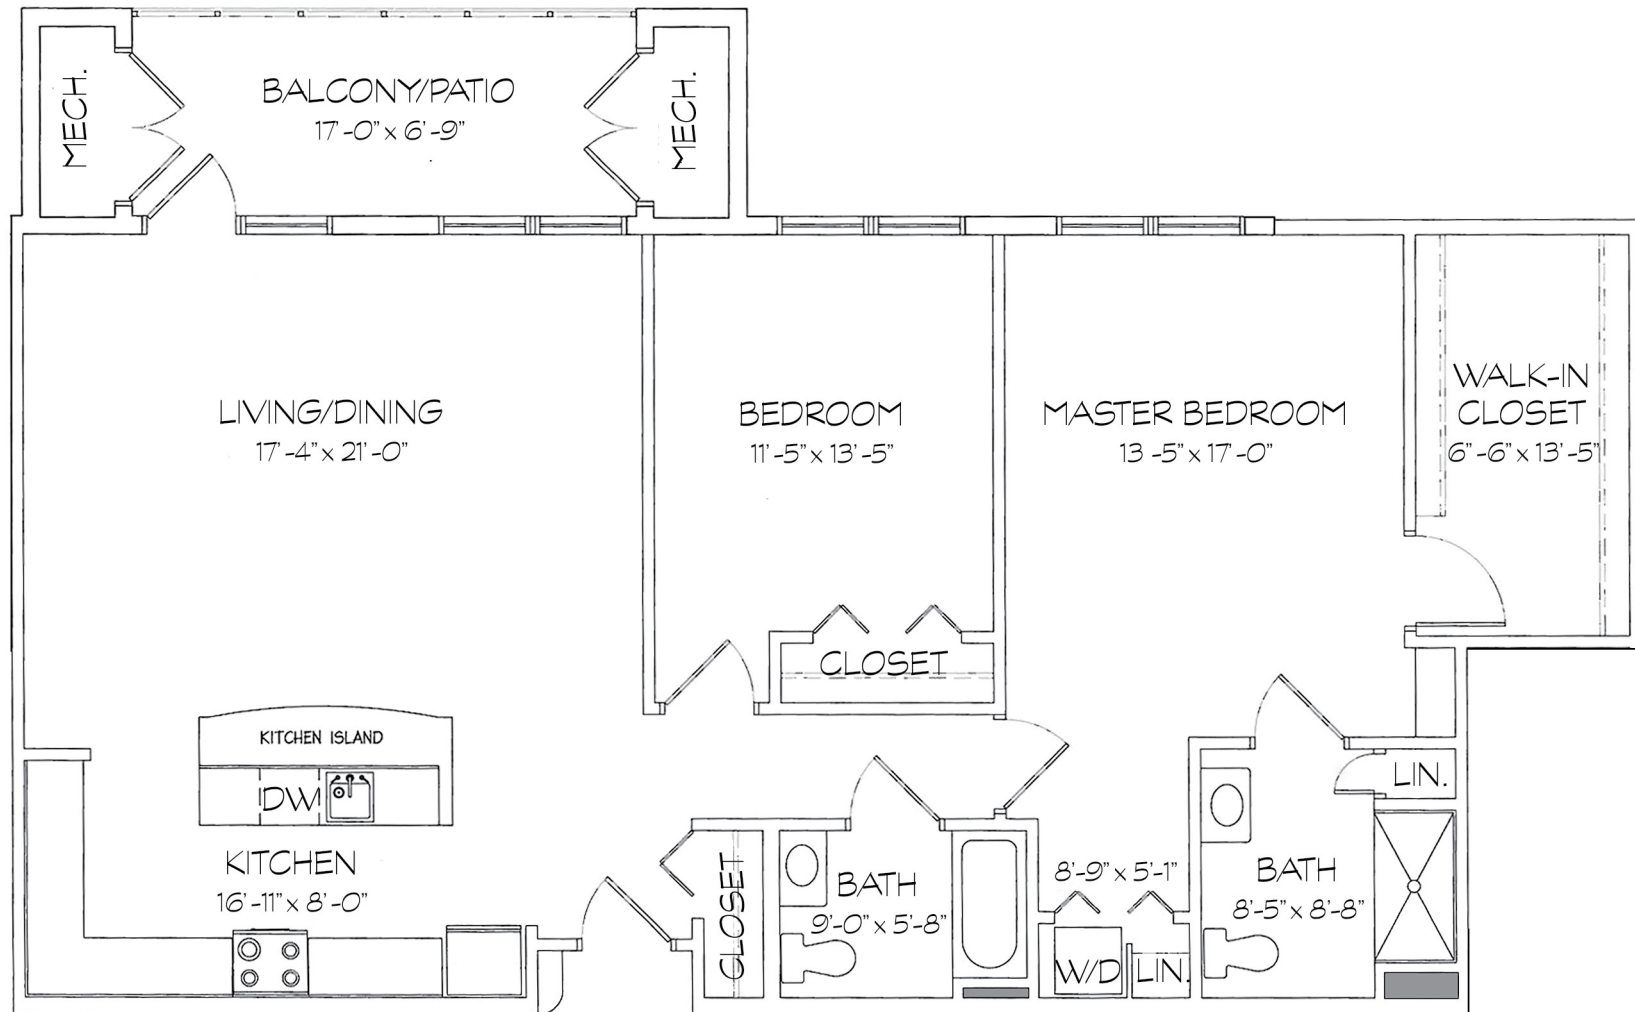

Bartlett

Two Bedroom Deluxe - 1,361 square feet

Dimensions are approximate

livelife.