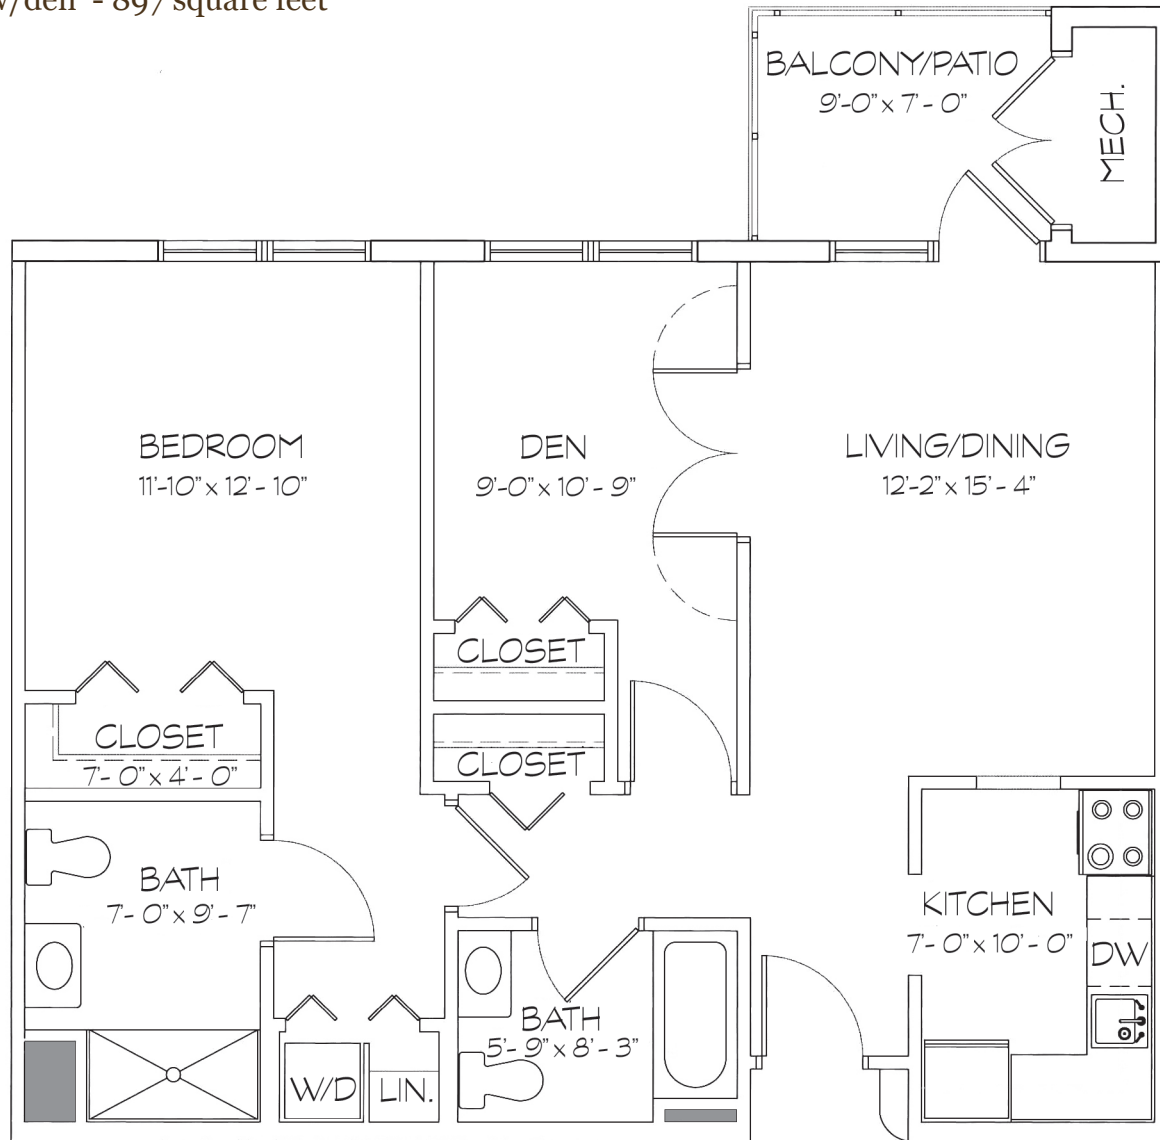

Peach

One Bedroom w/den - 897 square feet

Dimensions are approximate

livelife.