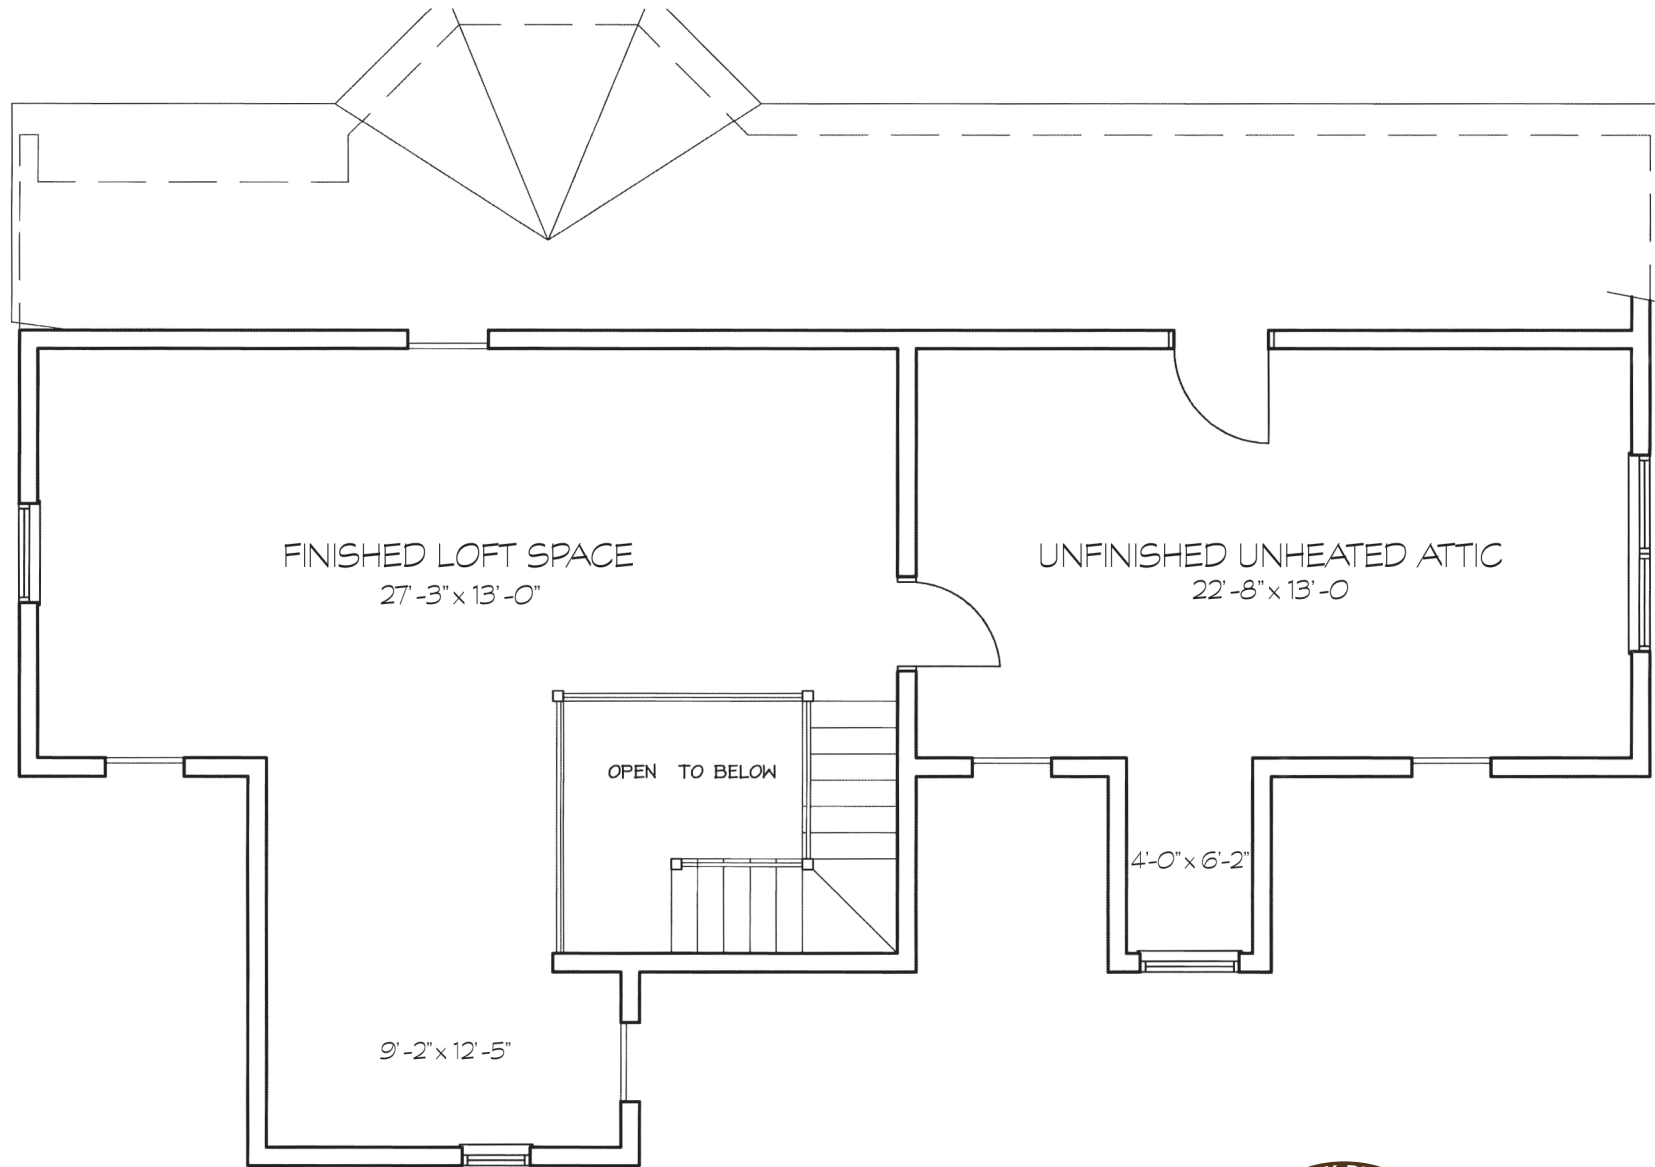

Oak/Walnut

Patio Home with garage - 1,659 square feet

Dimensions are approximate

livelife.

Oak/Walnut

Patio Home 2nd floor - option 1

Dimensions are approximate

livelife.