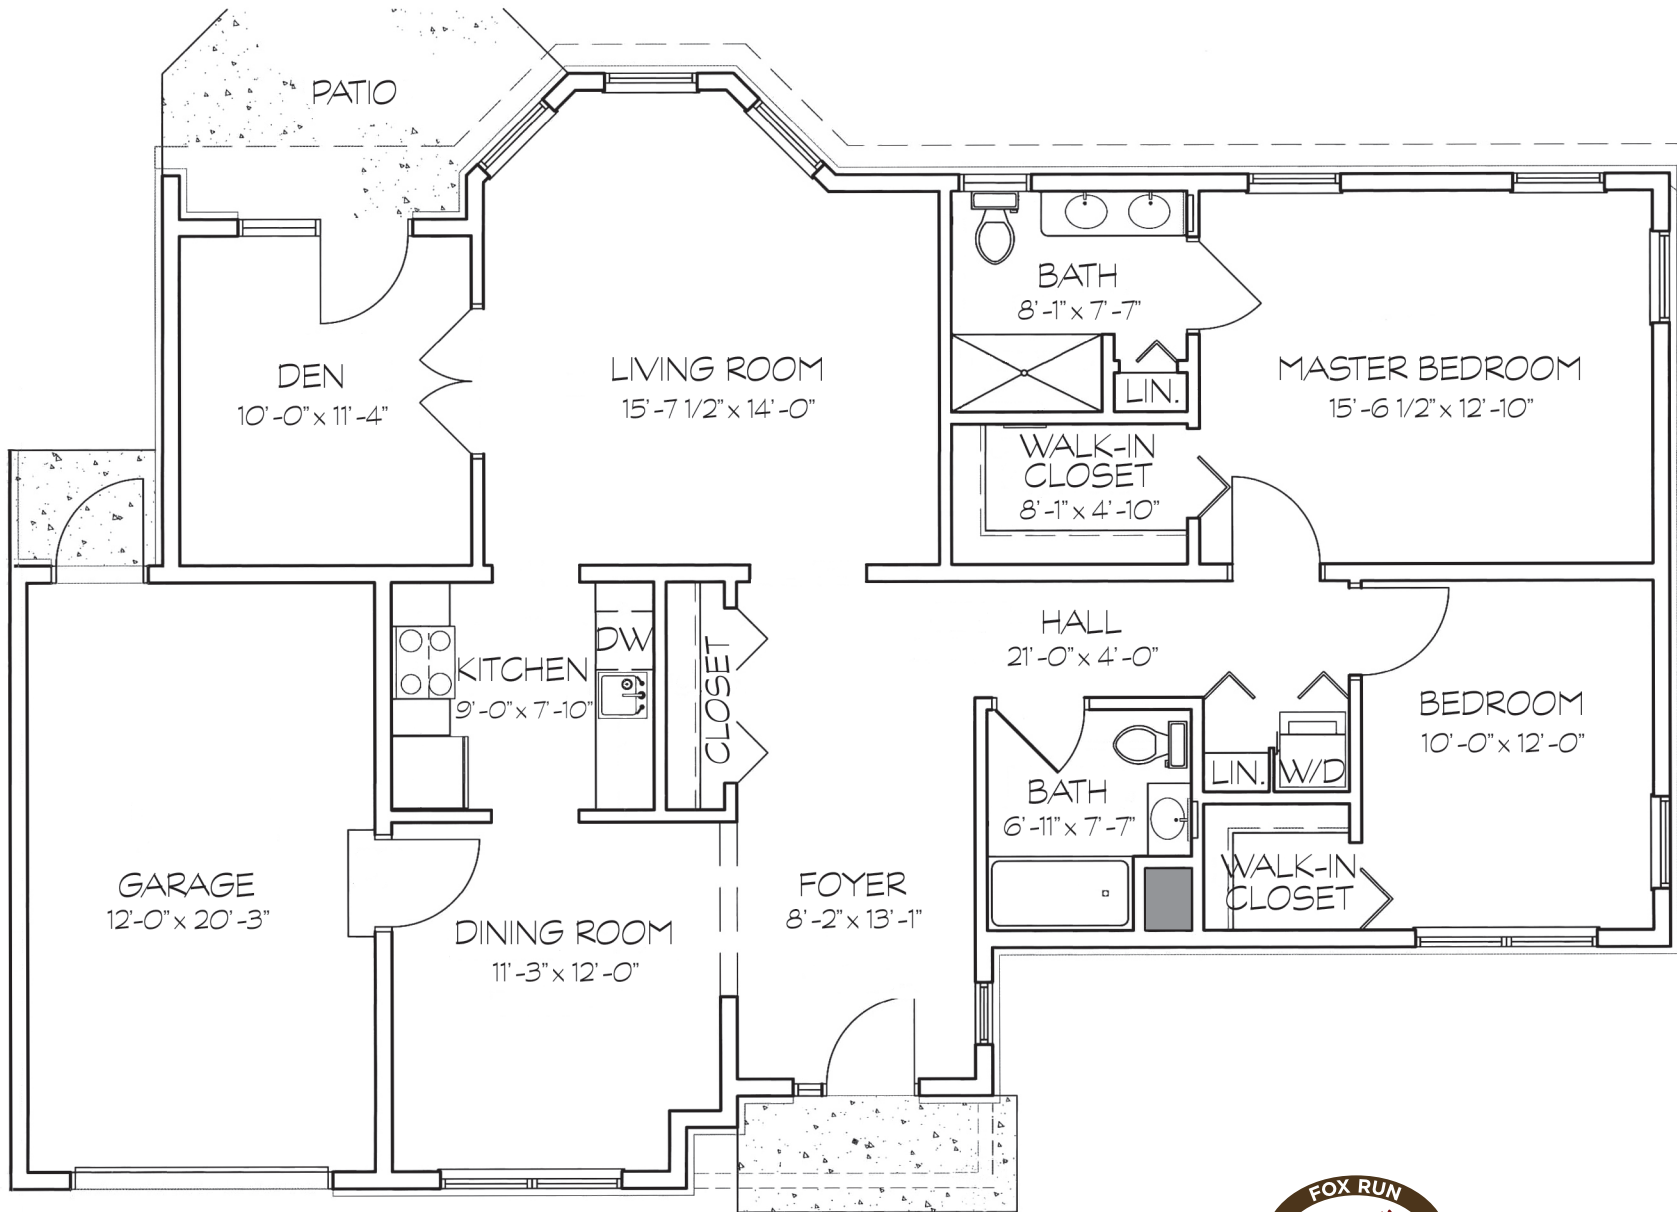

Oak/Walnut

Patio Home with garage - 1,659 square feet

Dimensions are approximate

livelife.

Oak/Walnut

Patio Home 2nd floor - option 1

Dimensions are approximate

livelife.